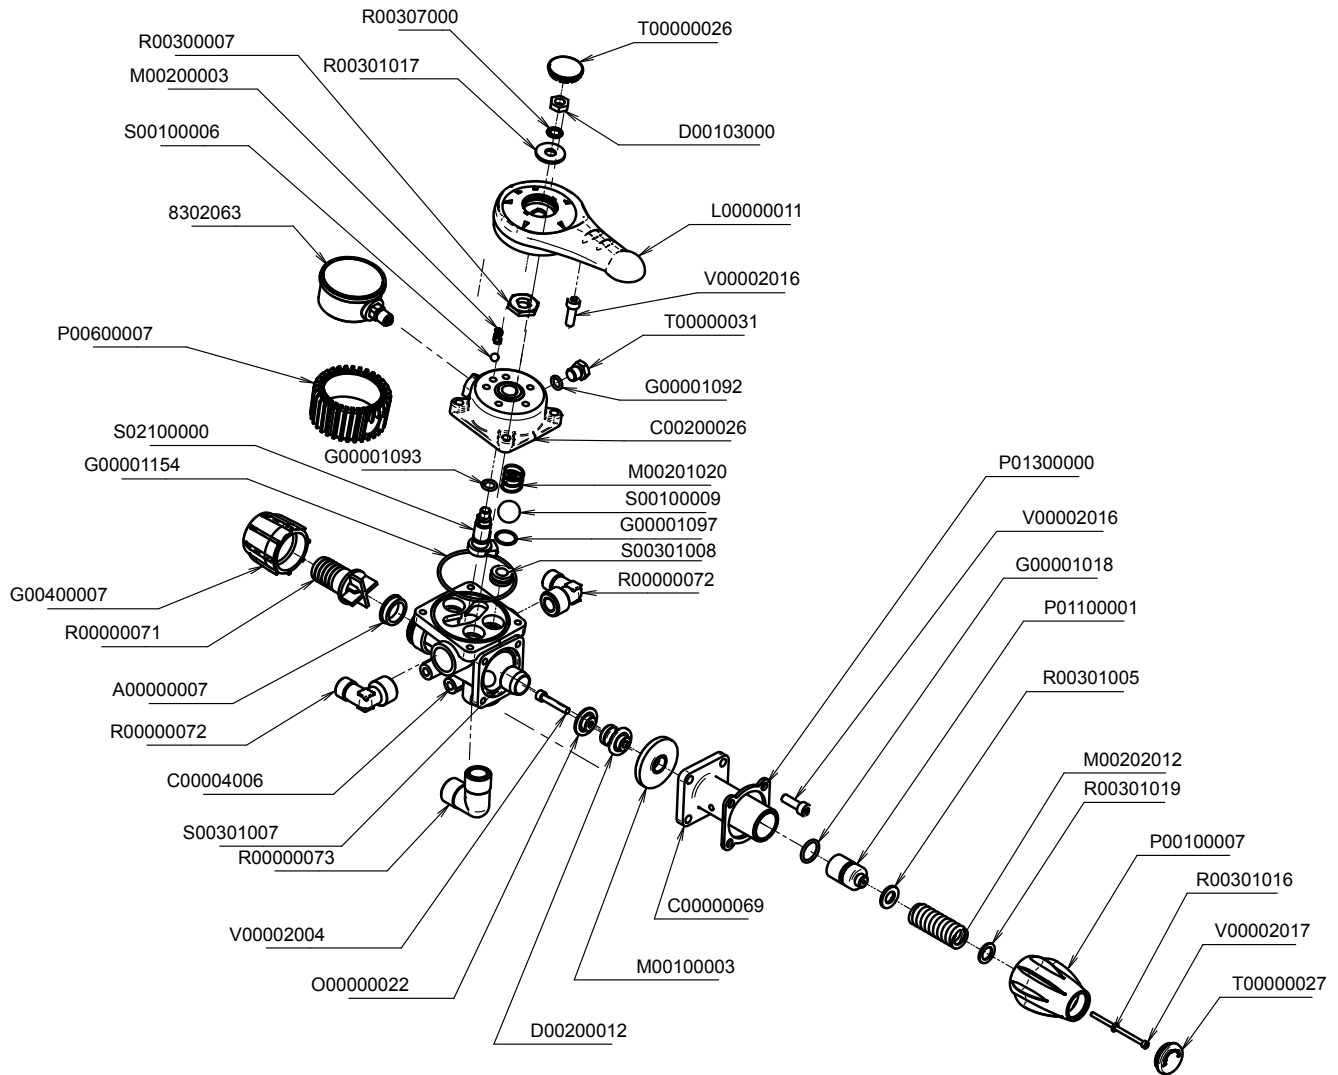

Part No.	8378012	ORION - 50 bar
----------	---------	----------------

Part No.	8378013	ORION - 60 bar
----------	---------	----------------

Part No.	8378014	ALFA - 40 bar
----------	---------	---------------

Part No.	8378015	ALFA - 50 bar
----------	---------	---------------

1A

Part No.	8378016	ALFA - 60 bar
----------	---------	---------------

Part No.	8372000	2 Valves
Part No.	8372001	3 Valves
Part No.	8372002	4 Valves
Part No.	8372003	5 Valves
Part No.	8372004	6 Valves

**Modular valves ON/OFF manual unit
Connection QUICK**

Part No.	8372056	2 Valves
Part No.	8372057	3 Valves
Part No.	8372058	4 Valves
Part No.	8372059	5 Valves
Part No.	8372060	6 Valves

**Modular valves ON/OFF manual unit
Connection G 1 M**

Part No.	8372061	2 Valves
Part No.	8372062	3 Valves
Part No.	8372063	4 Valves
Part No.	8372064	5 Valves
Part No.	8372065	6 Valves

**Modular valves ON/OFF manual unit
Connection NRG**

Pos.	P/N
1	A00004000
2	A00100004
3	C00003000
4	F00000004
5	G00001019
6	G00001059
7	G00001072