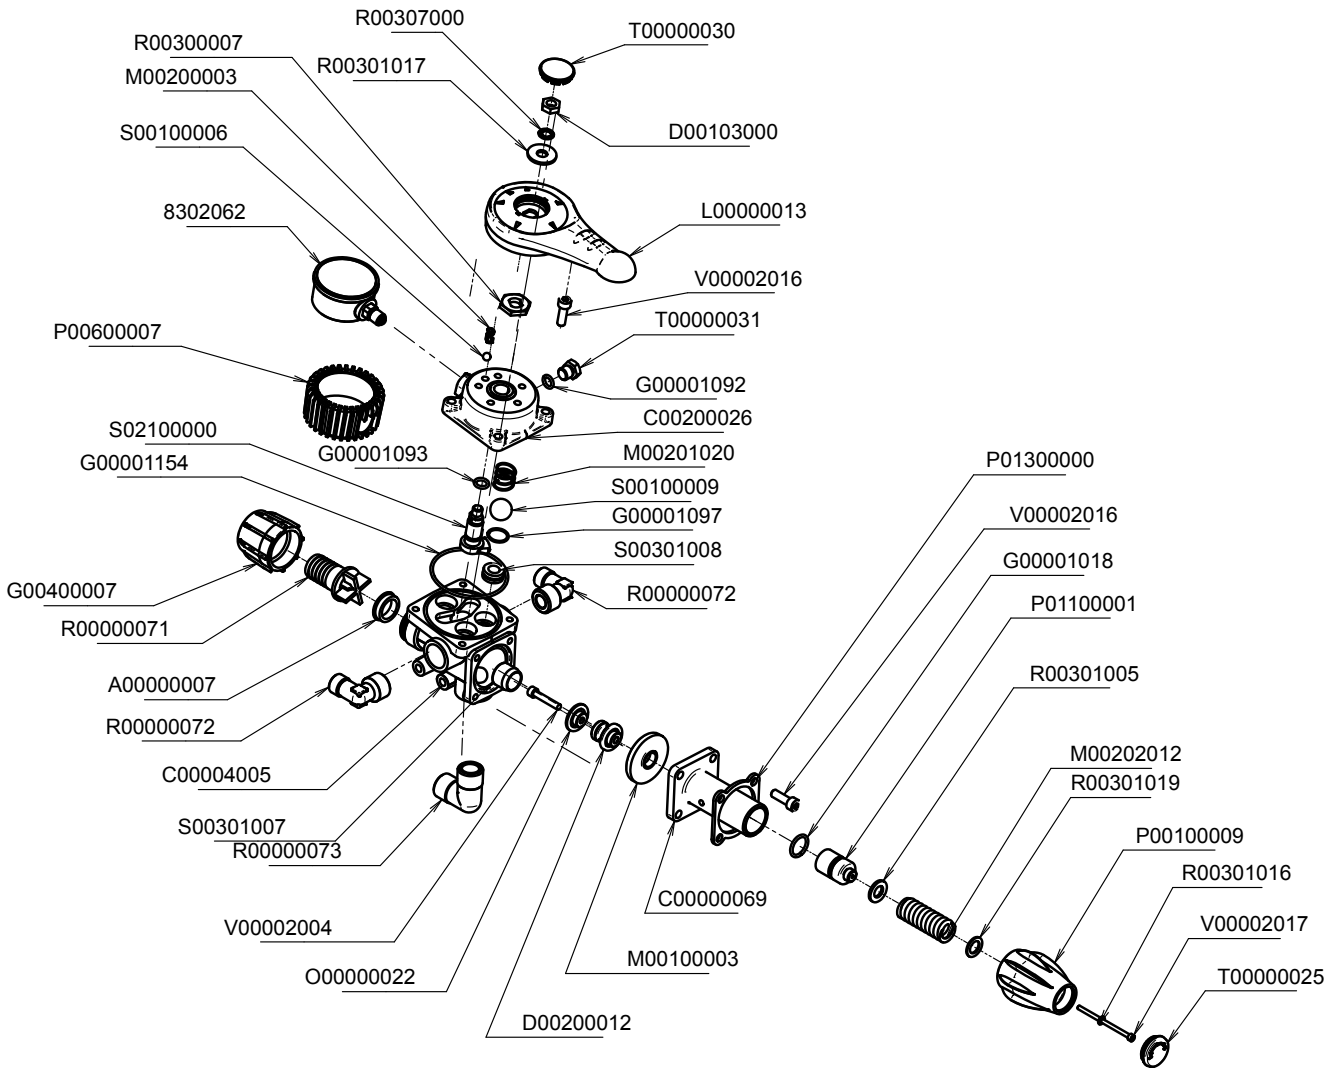

Part No.	8378012	ORION - 50 bar
----------	---------	----------------

Part No.	8378013	ORION - 60 bar
----------	---------	----------------

Part No.	8378014	ALFA - 40 bar
----------	---------	---------------

Part No.	8378015	ALFA - 50 bar
----------	---------	---------------

1A

Part No.	8378016	ALFA - 60 bar
----------	---------	---------------

Part No.	8372000	2 Valves
Part No.	8372001	3 Valves
Part No.	8372002	4 Valves
Part No.	8372003	5 Valves
Part No.	8372004	6 Valves

**Modular valves ON/OFF manual unit
Connection QUICK**

Part No.	8372056	2 Valves
Part No.	8372057	3 Valves
Part No.	8372058	4 Valves
Part No.	8372059	5 Valves
Part No.	8372060	6 Valves

**Modular valves ON/OFF manual unit
Connection G 1 M**

Part No.	8372061	2 Valves
Part No.	8372062	3 Valves
Part No.	8372063	4 Valves
Part No.	8372064	5 Valves
Part No.	8372065	6 Valves

**Modular valves ON/OFF manual unit
Connection NRG**

Pos.	P/N
1	A00004000
2	A00100004
3	C00003000
4	F00000004
5	G00001019
6	G00001059
7	G00001072