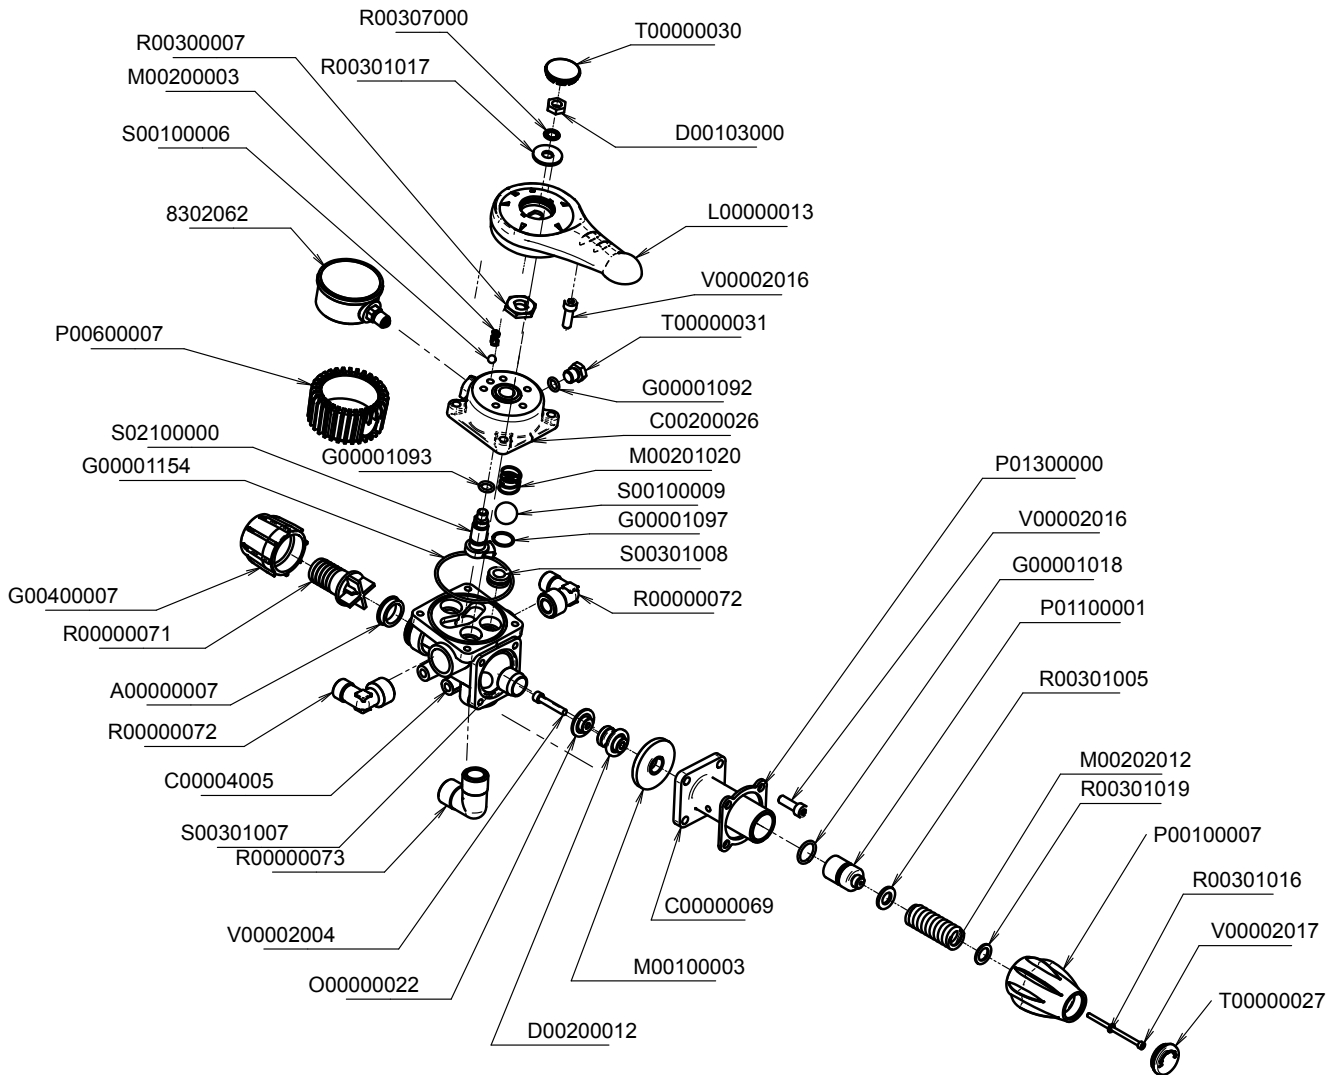

Part No.	8378012	ORION - 50 bar
----------	---------	----------------

Part No.	8378013	ORION - 60 bar
----------	---------	----------------

Part No.	8378014	ALFA - 40 bar
----------	---------	---------------

Part No.	8378015	ALFA - 50 bar
----------	---------	---------------

1A

Part No.	8378016	ALFA - 60 bar
----------	---------	---------------

Part No.	8372000	2 Valves
Part No.	8372001	3 Valves
Part No.	8372002	4 Valves
Part No.	8372003	5 Valves
Part No.	8372004	6 Valves

**Modular valves ON/OFF manual unit
Connection QUICK**

Part No.	8372056	2 Valves
Part No.	8372057	3 Valves
Part No.	8372058	4 Valves
Part No.	8372059	5 Valves
Part No.	8372060	6 Valves

**Modular valves ON/OFF manual unit
Connection G 1 M**

Part No.	8372061	2 Valves
Part No.	8372062	3 Valves
Part No.	8372063	4 Valves
Part No.	8372064	5 Valves
Part No.	8372065	6 Valves

**Modular valves ON/OFF manual unit
Connection NRG**

Pos.	P/N
1	A00004000
2	A00100004
3	C00003000
4	F00000004
5	G00001019
6	G00001059
7	G00001072