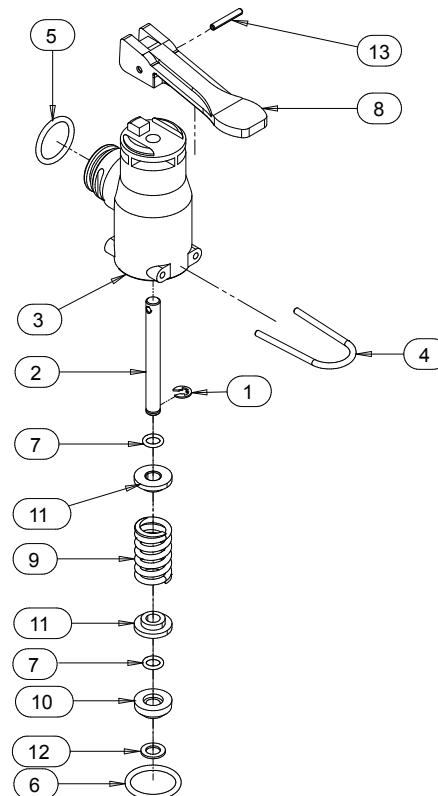

**Modular valves ON/OFF manual unit
Connection QUICK**

Part No.	8372056	2 Valves
Part No.	8372057	3 Valves
Part No.	8372058	4 Valves
Part No.	8372059	5 Valves
Part No.	8372060	6 Valves

**Modular valves ON/OFF manual unit
Connection G 1 M**

Part No.	8372061	2 Valves
Part No.	8372062	3 Valves
Part No.	8372063	4 Valves
Part No.	8372064	5 Valves
Part No.	8372065	6 Valves

**Modular valves ON/OFF manual unit
Connection NRG**

Pos.	P/N
1	A00004000
2	A00100004
3	C00003000
4	F00000004
5	G00001019
6	G00001059
7	G00001072

Pos.	P/N
8	L00000001
9	M00201010
10	O00000007
11	P00400001
12	R00301002
13	S00001003

Part No. 8370029 VGME 4 - 20 bar - type "A" - 2 wires

Pos.	P/N
1	7104001
2	7104002
3	C00000069
4	C00004014
5	C01100000
6	D00200007
7	F00000002
8	F00000017
9	G00001018
10	G00001033

Part No.	8370014	VGME 4 - 10 bar - type "A" - 2 wires
----------	---------	--------------------------------------

1A

Pos.	P/N
1	7104001
2	7104002
3	A00004000
4	A00007001
5	A00100023
6	B00400000
7	C00000069
8	C00004014
9	C00200019
10	C01100000