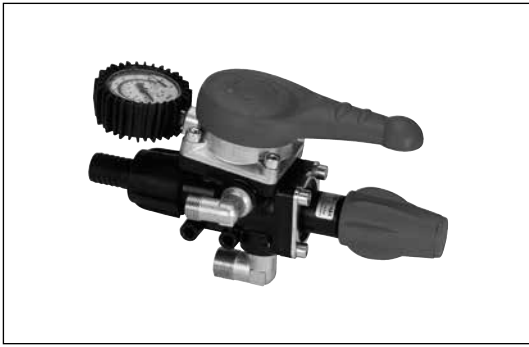

Part No.	8378012	ORION - 50 bar
----------	---------	----------------

Part No.	8378013	ORION - 60 bar
----------	---------	----------------

Part No.	8378014	ALFA - 40 bar
----------	---------	---------------

Part No.	8378015	ALFA - 50 bar
----------	---------	---------------

1A

Part No.	8378016	ALFA - 60 bar
----------	---------	---------------

Part No.	8372000	2 Valves
Part No.	8372001	3 Valves
Part No.	8372002	4 Valves
Part No.	8372003	5 Valves
Part No.	8372004	6 Valves

**Modular valves ON/OFF manual unit
Connection QUICK**

Part No.	8372056	2 Valves
Part No.	8372057	3 Valves
Part No.	8372058	4 Valves
Part No.	8372059	5 Valves
Part No.	8372060	6 Valves

**Modular valves ON/OFF manual unit
Connection G 1 M**

Part No.	8372061	2 Valves
Part No.	8372062	3 Valves
Part No.	8372063	4 Valves
Part No.	8372064	5 Valves
Part No.	8372065	6 Valves

**Modular valves ON/OFF manual unit
Connection NRG**

Pos.	P/N
1	A00004000
2	A00100004
3	C00003000
4	F00000004
5	G00001019
6	G00001059
7	G00001072