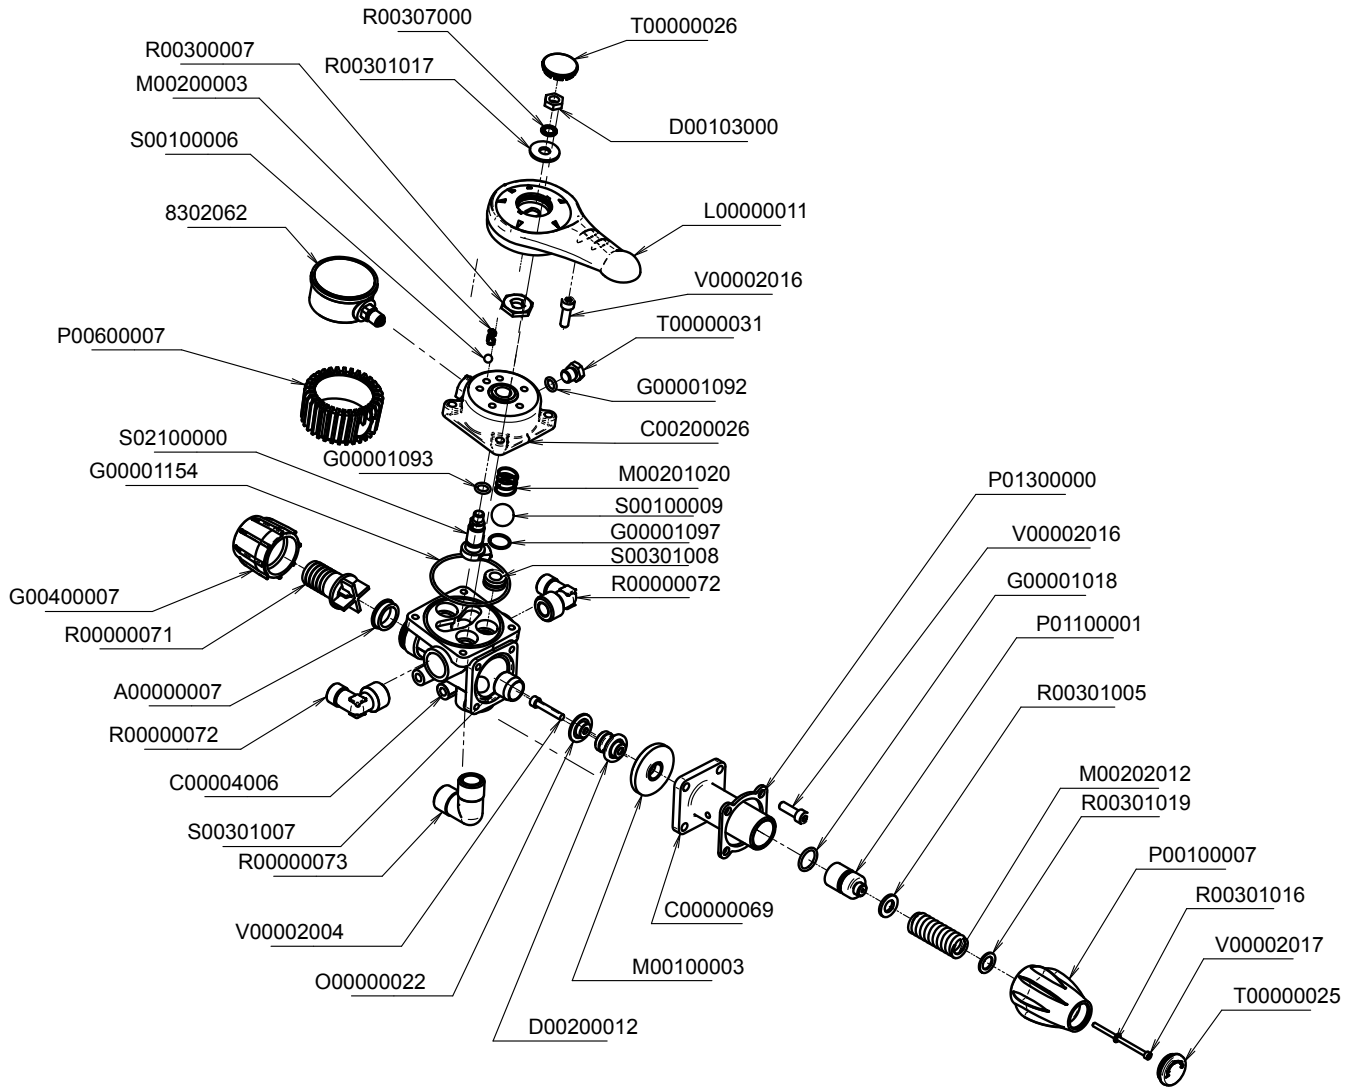

Part No.	8378012	ORION - 50 bar
----------	---------	----------------

Part No.	8378013	ORION - 60 bar
----------	---------	----------------

Part No.	8378014	ALFA - 40 bar
----------	---------	---------------

Part No.	8378015	ALFA - 50 bar
----------	---------	---------------

1A

Part No.	8378016	ALFA - 60 bar
----------	---------	---------------

Part No.	8372000	2 Valves
Part No.	8372001	3 Valves
Part No.	8372002	4 Valves
Part No.	8372003	5 Valves
Part No.	8372004	6 Valves

**Modular valves ON/OFF manual unit
Connection QUICK**

Part No.	8372056	2 Valves
Part No.	8372057	3 Valves
Part No.	8372058	4 Valves
Part No.	8372059	5 Valves
Part No.	8372060	6 Valves

**Modular valves ON/OFF manual unit
Connection G 1 M**

Part No.	8372061	2 Valves
Part No.	8372062	3 Valves
Part No.	8372063	4 Valves
Part No.	8372064	5 Valves
Part No.	8372065	6 Valves

**Modular valves ON/OFF manual unit
Connection NRG**

Pos.	P/N
1	A00004000
2	A00100004
3	C00003000
4	F00000004
5	G00001019
6	G00001059
7	G00001072