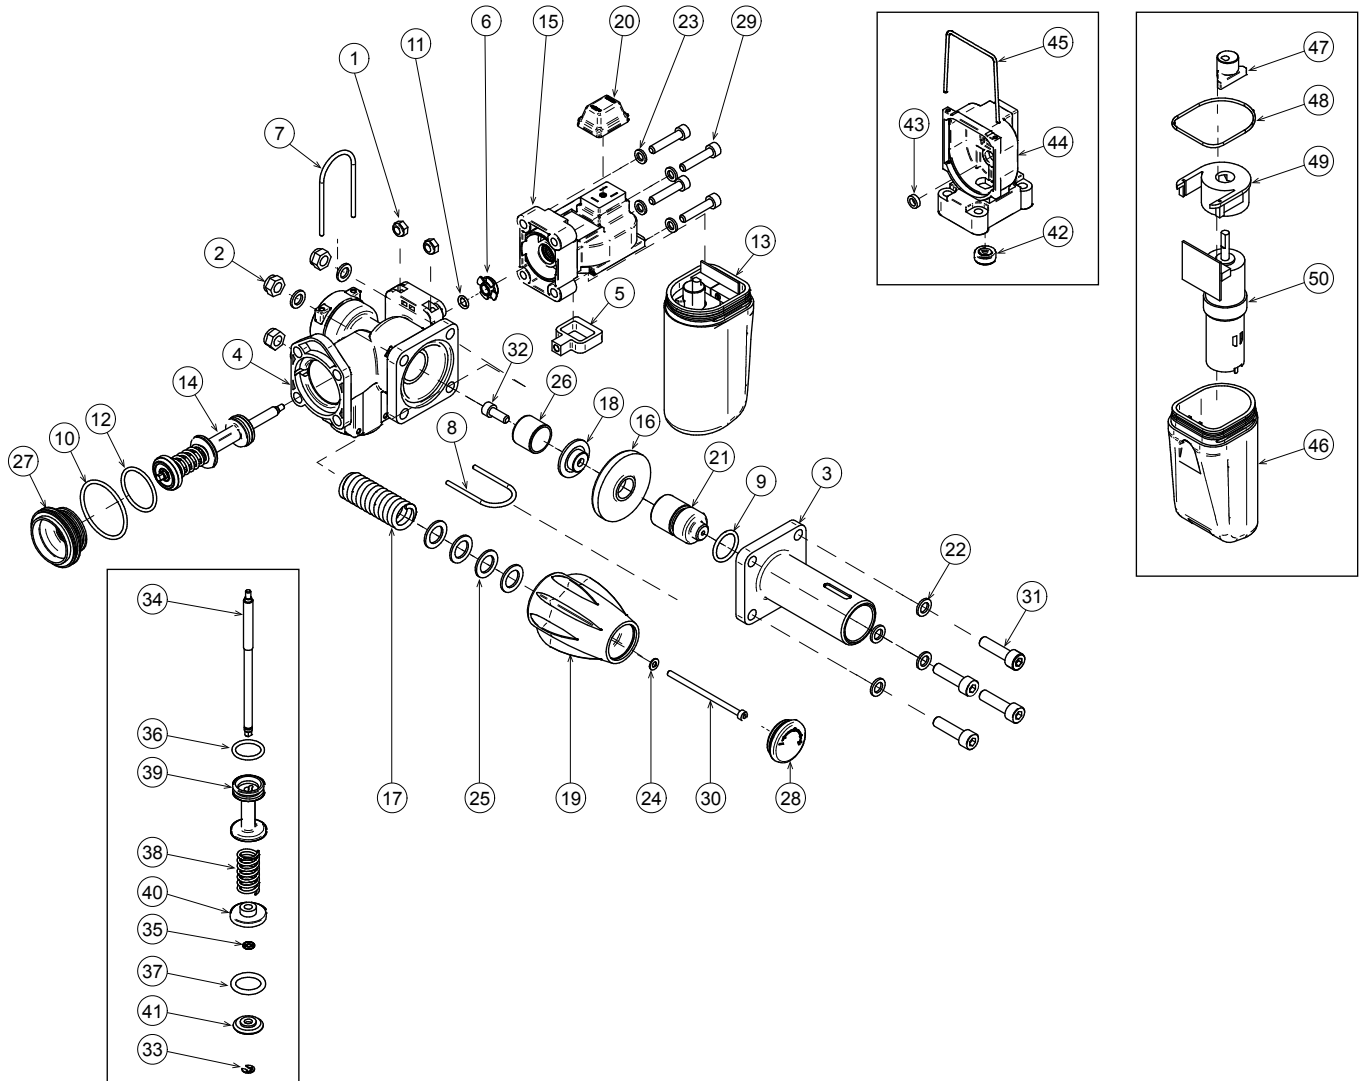

Pos.	P/N
1	7104001
2	7104002
3	C00000069
4	C00004014
5	C01100000
6	D00200007
7	F00000002
8	F00000017
9	G00001018
10	G00001033

Pos.	P/N
11	G00001072
12	G00001174
13	K00102041
14	K99900254
15	K99900279
16	M00100003
17	M00202001
18	O00000022
19	P00100018
20	P00600008

Pos.	P/N
21	P01100001
22	R00301009
23	R00301010
24	R00301016
25	R00301019
26	S00301000
27	S00301059
28	T00000027
29	V00002015
30	V00002017

Pos.	P/N
31	V00002020
32	V00002025
33	A00004000
34	A00100023
35	G00001001
36	G00001094
37	G00001171
38	M00201028
39	O00000027
40	O00000028

Pos.	P/N
41	O00000029
42	A00007001
43	B00400000
44	C00200019
45	F00000008
46	C00200020
47	E00200000
48	G00001030
49	S00400004
50	S00701000