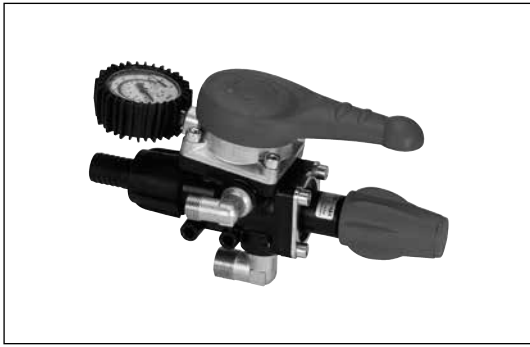

Part No.	8378012	ORION - 50 bar
----------	---------	----------------

Part No.	8378013	ORION - 60 bar
----------	---------	----------------

Part No.	8378014	ALFA - 40 bar
----------	---------	---------------

Part No.	8378015	ALFA - 50 bar
----------	---------	---------------

1A

Part No.	8378016	ALFA - 60 bar
----------	---------	---------------

Part No.	8372000	2 Valves
Part No.	8372001	3 Valves
Part No.	8372002	4 Valves
Part No.	8372003	5 Valves
Part No.	8372004	6 Valves

**Modular valves ON/OFF manual unit
Connection QUICK**

Part No.	8372056	2 Valves
Part No.	8372057	3 Valves
Part No.	8372058	4 Valves
Part No.	8372059	5 Valves
Part No.	8372060	6 Valves

**Modular valves ON/OFF manual unit
Connection G 1 M**

Part No.	8372061	2 Valves
Part No.	8372062	3 Valves
Part No.	8372063	4 Valves
Part No.	8372064	5 Valves
Part No.	8372065	6 Valves

**Modular valves ON/OFF manual unit
Connection NRG**

Pos.	P/N
1	A00004000
2	A00100004
3	C00003000
4	F00000004
5	G00001019
6	G00001059
7	G00001072