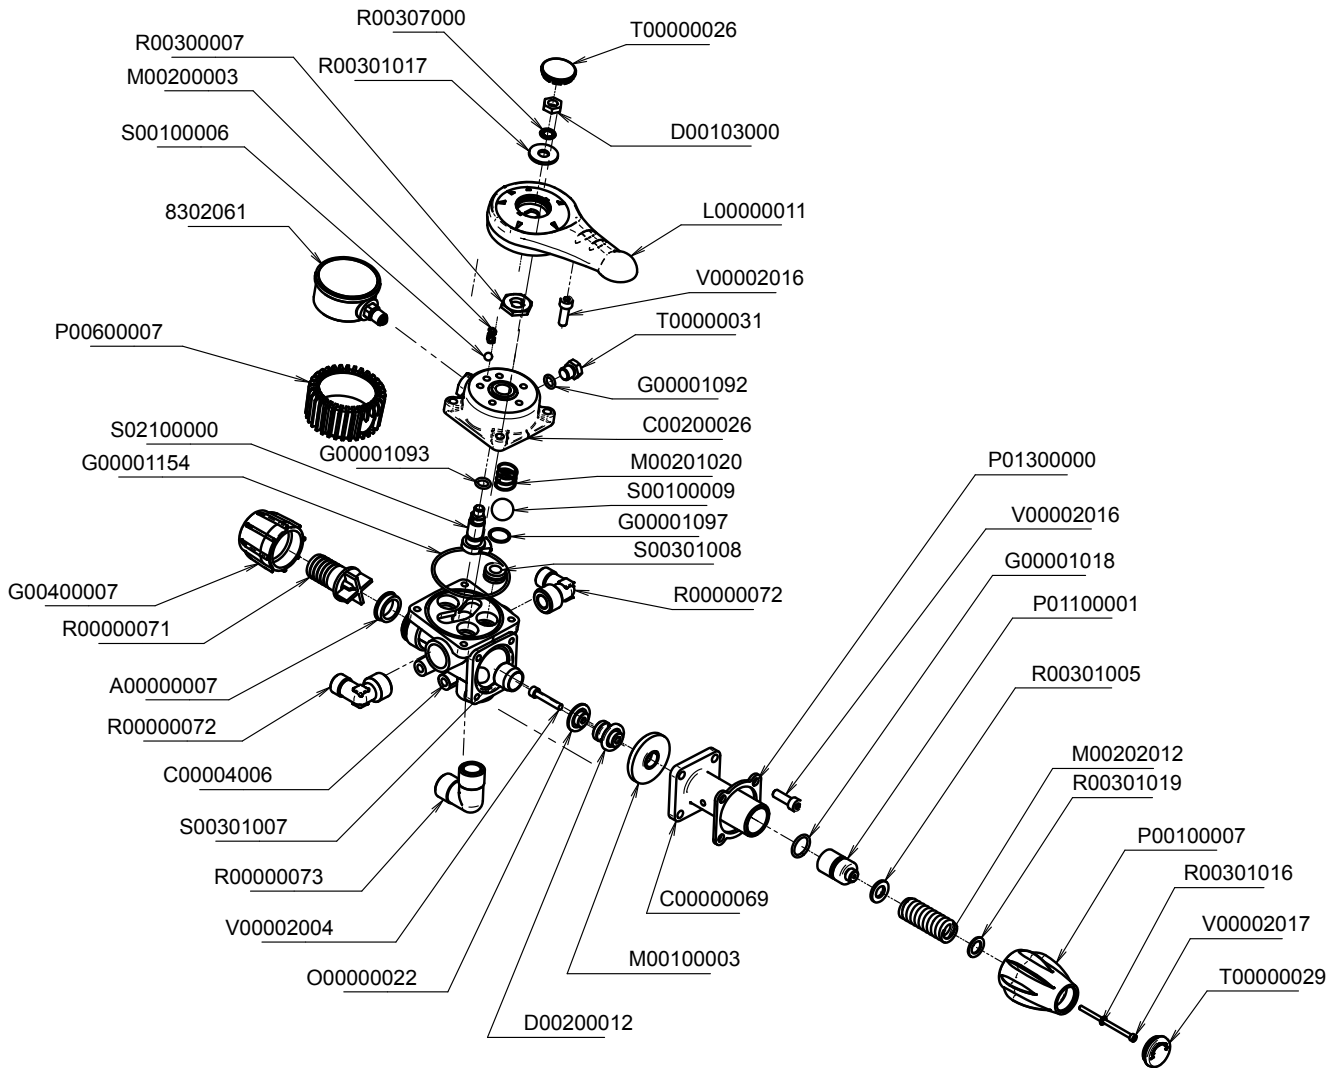

Part No.	8378012	ORION - 50 bar
----------	---------	----------------

Part No.	8378013	ORION - 60 bar
----------	---------	----------------

Part No.	8378014	ALFA - 40 bar
----------	---------	---------------

Part No.	8378015	ALFA - 50 bar
----------	---------	---------------

1A

Part No.	8378016	ALFA - 60 bar
----------	---------	---------------

Part No.	8372000	2 Valves
Part No.	8372001	3 Valves
Part No.	8372002	4 Valves
Part No.	8372003	5 Valves
Part No.	8372004	6 Valves

**Modular valves ON/OFF manual unit
Connection QUICK**

Part No.	8372056	2 Valves
Part No.	8372057	3 Valves
Part No.	8372058	4 Valves
Part No.	8372059	5 Valves
Part No.	8372060	6 Valves

**Modular valves ON/OFF manual unit
Connection G 1 M**

Part No.	8372061	2 Valves
Part No.	8372062	3 Valves
Part No.	8372063	4 Valves
Part No.	8372064	5 Valves
Part No.	8372065	6 Valves

**Modular valves ON/OFF manual unit
Connection NRG**

Pos.	P/N
1	A00004000
2	A00100004
3	C00003000
4	F00000004
5	G00001019
6	G00001059
7	G00001072