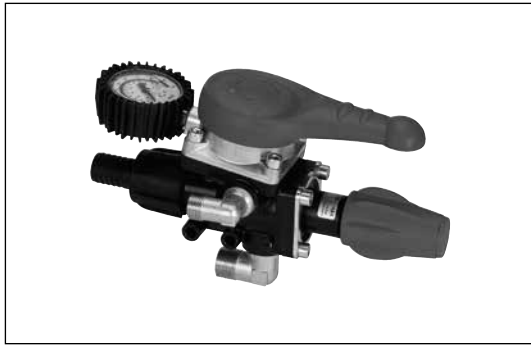

Part No.	8378012	ORION - 50 bar
----------	---------	----------------

Part No.	8378013	ORION - 60 bar
----------	---------	----------------

Part No.	8378014	ALFA - 40 bar
----------	---------	---------------

Part No.	8378015	ALFA - 50 bar
----------	---------	---------------

1A

Part No.	8378016	ALFA - 60 bar
----------	---------	---------------

Part No.	8372000	2 Valves
Part No.	8372001	3 Valves
Part No.	8372002	4 Valves
Part No.	8372003	5 Valves
Part No.	8372004	6 Valves

**Modular valves ON/OFF manual unit
Connection QUICK**

Part No.	8372056	2 Valves
Part No.	8372057	3 Valves
Part No.	8372058	4 Valves
Part No.	8372059	5 Valves
Part No.	8372060	6 Valves

**Modular valves ON/OFF manual unit
Connection G 1 M**

Part No.	8372061	2 Valves
Part No.	8372062	3 Valves
Part No.	8372063	4 Valves
Part No.	8372064	5 Valves
Part No.	8372065	6 Valves

**Modular valves ON/OFF manual unit
Connection NRG**

Pos.	P/N
1	A00004000
2	A00100004
3	C00003000
4	F00000004
5	G00001019
6	G00001059
7	G00001072